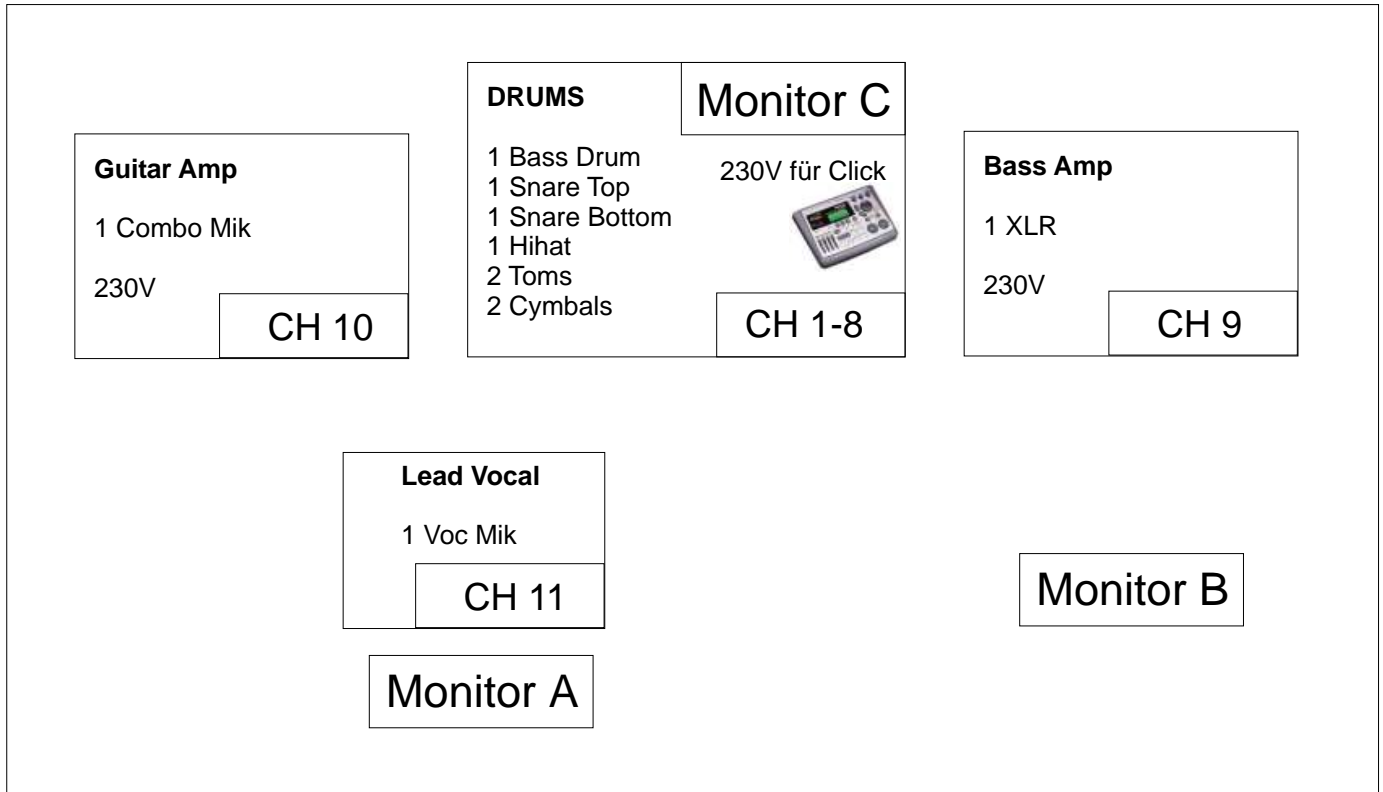

## STAGE RIDER & CHANNEL LIST

CH	Instrument	empf. Mik	Proc.
1	Bass Drum	D112 / RE20	Gate
2	Snare Top	SM57	Gate
3	Snare Bottom	SM57	Gate
4	HiHat	SM81 / C451	
5	Floor Tom	MD421	ev.Gate
6	Rack Tom	MD421	ev.Gate
7	Overhead SR	SM81 / C451	
8	Overhead SL	SM81 / C452	
9	Bass Amp		Compressor
10	Guitar Fender Combo Mono	SM57	
11	Lead Vocal	SM58	Compressor